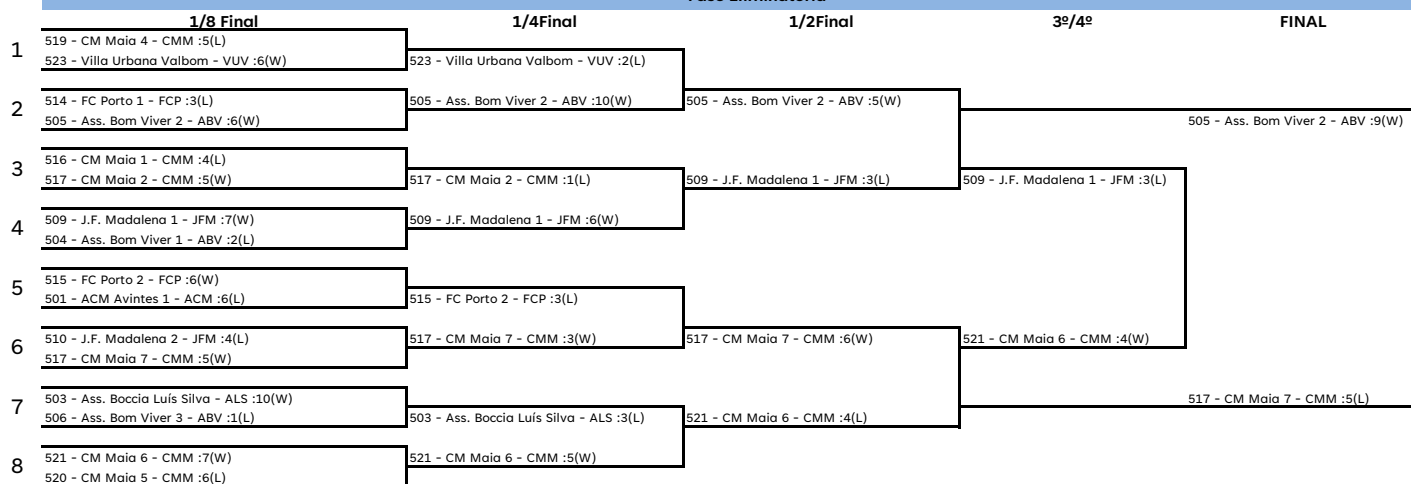

Fase Eliminatória

Passam os 1ºs, os 2ºs e os quatro melhores 3ºs

Classificação

1	Ass. Bom Viver 2	ABV
2	CM Maia 7	CMM
3	CM Maia 6	CMM
4	J.F. Madalena 1	JFM
5	FC Porto 2	FCP
6	Ass. Boccia Luís Silva	ALS
7	CM Maia 2	CMM
8	Villa Urbana Valbom	VUV
9	ACM Avintes 1	ACM
10	CM Maia 5	CMM
11	CM Maia 4	CMM
12	CM Maia 1	CMM
13	J.F. Madalena 2	JFM
14	FC Porto 1	FCP
15	Ass. Bom Viver 1	ABV
16	Ass. Bom Viver 3	ABV
17	J.F. Madalena 3	JFM
18	CM Maia 3	CMM
20	Ass. Bom Viver 5	ABV
21	Ass. Bom Viver 4	ABV
22	ACM Avintes 2	ACM
23	C.C. Vermoim-Sobreiro 2	CVS
24	C.C. Vermoim-Sobreiro 1	CVS